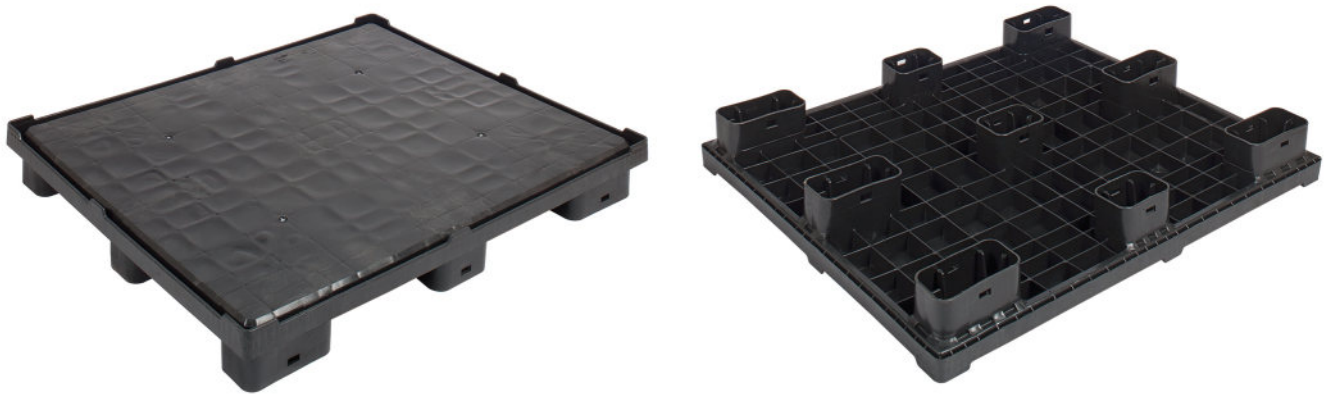

► IP1

Semi-Hygienic Plastic Pallet

Specifications:

Material	Virgin HDPE Inj. grade + UV Stabilizer
Dimension	1200 x 1000 x 140 mm (±5 mm)
Static Load	5000 Kg
Dynamic Load	1250 Kg
Racking Load	X
Pallet Weight	13.5 Kg (±3%)
40' HC Cntr/88 m ³ TRK Capacity	550 / 650 Pcs

More details:

The load capacities are based on evenly distributed loads.

Properties:

- Single surface
- Semi-closed top deck
- 40 mm gutter
- 9 legs
- 4-way entry
- Forklift / Hand-jack compatible
- One shot
- Stackable

Customization:

- Any standard RAL color
- Sleeve compatible
- Embossing logo

All dimensions may vary ±5 mm due to the production process & raw material characteristics.