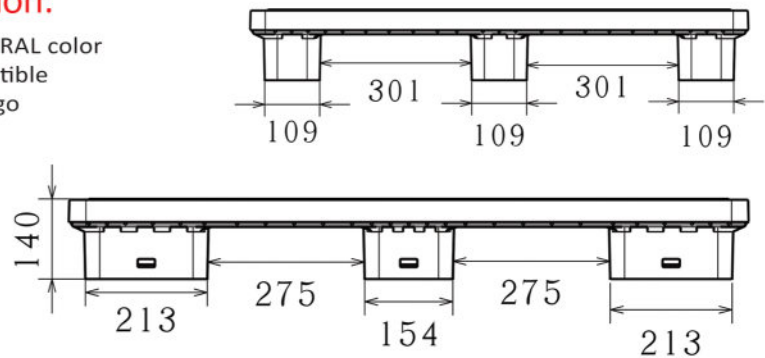

► IP1

Semi-Hygienic Plastic Pallet

Specifications:

Material	Virgin HDPE Inj. grade + UV Stabilizer
Dimension	1200 x 1000 x 140 mm (±5 mm)
Static Load	5000 Kg
Dynamic Load	1250 Kg
Racking Load	X
Pallet Weight	13.5 Kg (±3%)
40' HC Cntr/88 m ³ TRK Capacity	550 / 650 Pcs

More details:

The load capacities are based on evenly distributed loads.

Properties:

- Single surface
- Semi-closed top deck
- 40 mm gutter
- 9 legs
- 4-way entry
- Forklift / Hand-jack compatible
- One shot
- Stackable

Customization:

- Any standard RAL color
- Sleeve compatible
- Embossing logo

All dimensions may vary ±5 mm due to the production process & raw material characteristics.