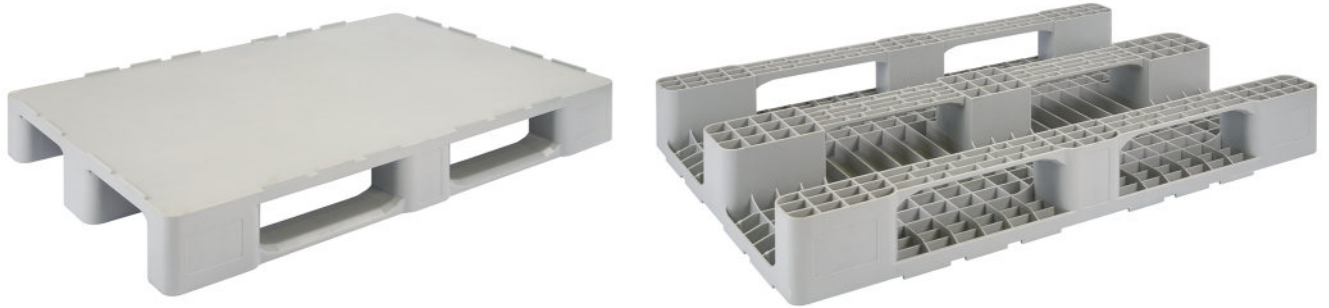

▶ ES3

Semi-Hygienic Plastic Pallet

Specifications:

Material	Virgin HDPE Inj. grade + UV Stabilizer
Dimension	1200 x 800 x 155 mm (±5 mm)
Static Load	5000 Kg
Dynamic Load	1250 Kg
Racking Load	500 Kg
Pallet Weight	14 Kg (±3%)
40' HC Cntr/88 m ³ TRK Capacity	550 / 682 Pcs

More details:

The load capacities are based on evenly distributed loads.

Properties:

- Single surface
- Closed solid top deck
- 7 mm Safety rims
- 3 skid runners
- 4-way entry
- Forklift / Hand-jack compatible
- One shot
- Stackable

Customization:

- Any standard RAL color
- Anti-slip strips option (2-4 Pcs)
- Safety rims
- Embossing logo
- Printing logo

All dimensions may vary ±5 mm due to the production process & raw material characteristics.