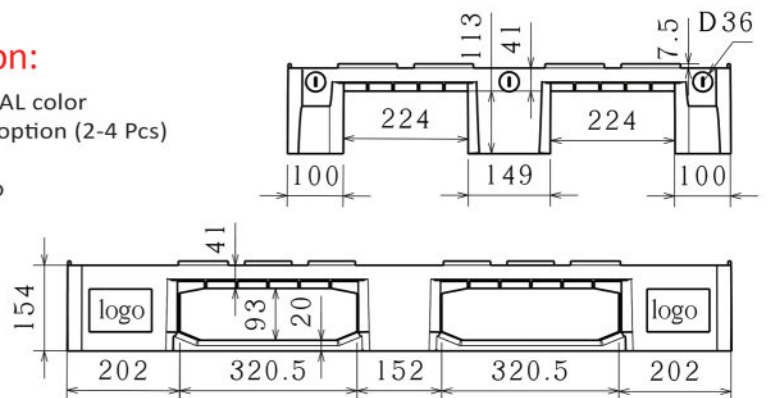

▶ ES3

Semi-Hygienic Plastic Pallet

Specifications:

Material	Virgin HDPE Inj. grade + UV Stabilizer
Dimension	1200 x 800 x 155 mm (±5 mm)
Static Load	5000 Kg
Dynamic Load	1250 Kg
Racking Load	500 Kg
Pallet Weight	14 Kg (±3%)
40' HC Cntr/88 m ³ TRK Capacity	550 / 682 Pcs

More details:

The load capacities are based on evenly distributed loads.

Properties:

- Single surface
- Closed solid top deck
- 7 mm Safety rims
- 3 skid runners
- 4-way entry
- Forklift / Hand-jack compatible
- One shot
- Stackable

Customization:

- Any standard RAL color
- Anti-slip strips option (2-4 Pcs)
- Safety rims
- Embossing logo
- Printing logo

All dimensions may vary ±5 mm due to the production process & raw material characteristics.